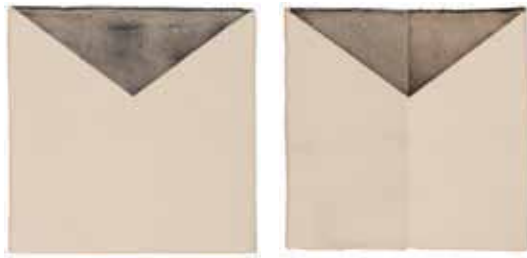

SAMPLE KITS CERAMIC TILE COLLECTION

OPTION 2 - a design specific sample set

CREAM BASE COLOUR

sample kit AFTER LOWRY

AL 10

AL 31

Two sample tiles

€18.15 plus VAT and transport