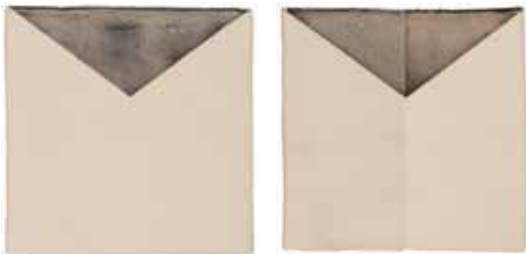

Containing:

- Eight 14x14cm ceramic tile samples
- Three 10x30cm ceramic tile samples
- All 4.5x4.5 ceramic tile colour chips, covering the complete colour range
- Colour reference sheet

€114 plus VAT and transport

AL 10

AL 31